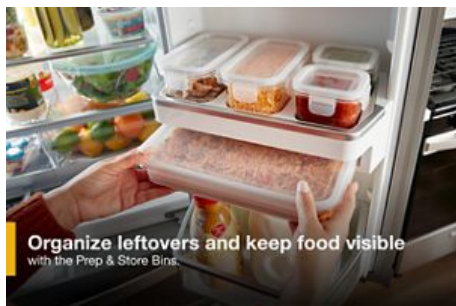

Do you prepare meals ahead of time and need a variety of storage sizes for ingredients?

TOP FEATURES

1

PREP & STORE BINS

Whirlpool® Prep & Store Bins make organizing your fridge simple, so you can easily find family favorites, prepared meals and more. These five dishwasher, microwave-safe* bins come in three sizes, perfect for storing a variety of snacks and ingredients.

2

PREP & STORE SHELF

The Prep & Store Shelf keeps leftovers, prepped meals and more easily accessible and right at eye-level. This shelf can be adjusted to fit in any door bin position, so you can organize your fridge any way you like.

3

REFRIGERATED EXTERIOR DRAWER

Keep items you use most within easy reach. The exterior drawer gives you an additional refrigeration space and lets you adjust temperature controls and dividers based on what you're storing.

DID YOU KNOW? Families want convenience and efficiency that allow them to easily focus on healthy eating at their fingertips.

HOW TO DEMONSTRATE

PREP & STORE BINS

Lift the bins out of the Prep and Store Shelf and highlight the 3 sizes available