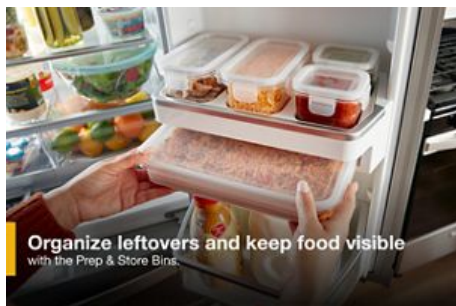

DID YOU KNOW? Families want convenience and efficiency that allow them to easily focus on healthy eating at their fingertips.

HOW TO DEMONSTRATE

PREP & STORE BINS

Lift the bins out of the Prep and Store Shelf and highlight the 3 sizes available

ADDITIONAL PRODUCTS TO CONSIDER

Be sure to tune into your customers' shopping priorities to bundle products across categories