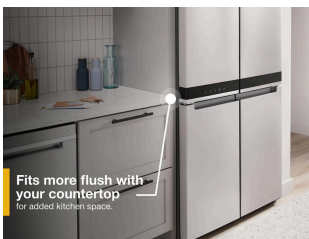

Whirlpool
CORPORATION

WRQA59CNK

**36-INCH WIDE COUNTER DEPTH 4 DOOR
REFRIGERATOR - 19.4 CU. FT.**

Dimensions: h: 69.5" w: 35.75" d: 28.375"

Colors:  Fingerprint-Resistant Stainless Finish

START THE CONVERSATION

What are the challenges of your current refrigerator?

TOP FEATURES

1

FLEXIBLE ORGANIZATION SPACES

Flexible organization spaces cut down on clutter, making it easy to store and find everything from gallons of milk to frozen meals and snacks.

2

FLEXIBLE ICE BIN

A divider in the flexible ice bin allows you to use the entire bin for ice, or save room in the bin for an ice scoop, ice packs or other items like popsicles.

3

69" COUNTER DEPTH 4-DOOR DESIGN

Four compartments help keep fresh and frozen groceries organized and accessible and add additional kitchen space with styling that fits flush with the countertop and fits heights under 69".

DID YOU KNOW?