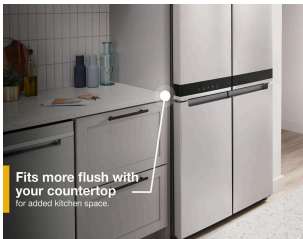

Whirlpool®

WRQA59CNK

36-INCH WIDE COUNTER DEPTH 4 DOOR REFRIGERATOR - 19.4 CU. FT.

Dimensions: h: 69.5" w: 35.75" d: 28.375"

Colors:  Fingerprint-Resistant Stainless Finish

START THE CONVERSATION

What are the challenges of your current refrigerator?

TOP FEATURES

1

FLEXIBLE ORGANIZATION SPACES

Flexible organization spaces cut down on clutter, making it easy to store and find everything from gallons of milk to frozen meals and snacks.

2

FLEXIBLE ICE BIN

A divider in the flexible ice bin allows you to use the entire bin for ice, or save room in the bin for an ice scoop, ice packs or other items like popsicles.

3

69" COUNTER DEPTH 4-DOOR DESIGN

Four compartments help keep fresh and frozen groceries organized and accessible and add additional kitchen space with styling that fits flush with the countertop and fits heights under 69".