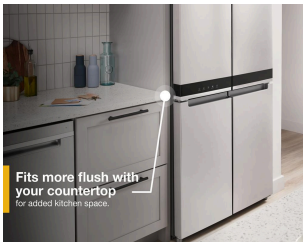

Whirlpool®

WRQA59CNK

36-INCH WIDE COUNTER DEPTH 4 DOOR REFRIGERATOR - 19.4 CU. FT.

Dimensions: h: 69.5" w: 35.75" d: 28.375"

Colors:  Fingerprint-Resistant Stainless Finish

START THE CONVERSATION

What are the challenges of your current refrigerator?

TOP FEATURES

1

FLEXIBLE ORGANIZATION SPACES

Flexible organization spaces cut down on clutter, making it easy to store and find everything from gallons of milk to frozen meals and snacks.

2

FLEXIBLE ICE BIN

A divider in the flexible ice bin allows you to use the entire bin for ice, or save room in the bin for an ice scoop, ice packs or other items like popsicles.

3

69" COUNTER DEPTH 4-DOOR DESIGN

Four compartments help keep fresh and frozen groceries organized and accessible and add additional kitchen space with styling that fits flush with the countertop and fits heights under 69".