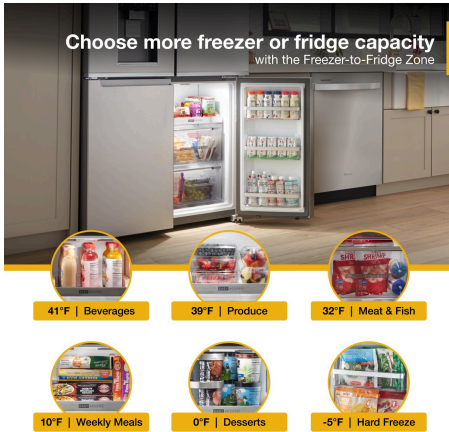

Whirlpool®

WRQC7836R

**36-INCH COUNTER DEPTH 4 DOOR
REFRIGERATOR WITH ICE MAKER IN DOOR**

Dimensions: h: 69.5" w: 35.8125" d: 29.3125"

Colors:  Fingerprint Resistant Stainless Steel

START THE CONVERSATION

Are you tired of your refrigerator dictating how much space you have for fresh or frozen foods?

TOP FEATURES

1

FREEZER-TO-FRIDGE ZONE

Choose between more freezer or fridge capacity when you need it

2

EASYVIEW™ FREEZER

Get full visibility to frozen items with a double-door design

3

IN-DOOR-ICE® AND WATER

Get filtered water and ice without having to open the door

DID YOU KNOW?

41 degrees- ideal for wine 39 degrees- fruits and vegetables 32 degrees- meats and fish
10 degrees- weekly meals 0 degrees- icecream and dessert -5 degrees- hard freeze

HOW TO DEMONSTRATE

FREEZER-TO-FRIDGE ZONE

Show how this innovative refrigerator offers a customizable solution. Simply adjust the temperature settings of the lower two compartments on the console to create either more freezer or refrigerator space as needed. Whether you're stocking up on frozen meals for the week or need extra room for produce, this flexible feature ensures you have the right amount of space at the right time.