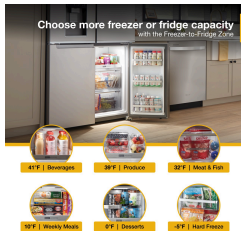

Whirlpool
CORPORATION

36-INCH COUNTER DEPTH 4 DOOR REFRIGERATOR WITH ICE
MAKER IN DOOR

Dimensions: h: 68.5" w: 36" d: 28.375"

Colors: Fingerprint Resistant Stainless Steel

WRQC7836R

START THE CONVERSATION

Are you tired of your refrigerator dictating how much space you have for fresh or frozen foods?

TOP FEATURES

1

FREEZER-TO-FRIDGE ZONE

Choose between more freezer or fridge capacity when you need it

2

EASYVIEW™ FREEZER

Get full visibility to frozen items with a double-door design

3

IN-DOOR-ICE® AND WATER

Get filtered water and ice without having to open the door

DID YOU KNOW?

41 degrees- ideal for wine 39 degrees- fruits and vegetables 32 degrees- meats and fish 10 degrees- weekly meals 0 degrees- icecream and dessert -5 degrees- hard...