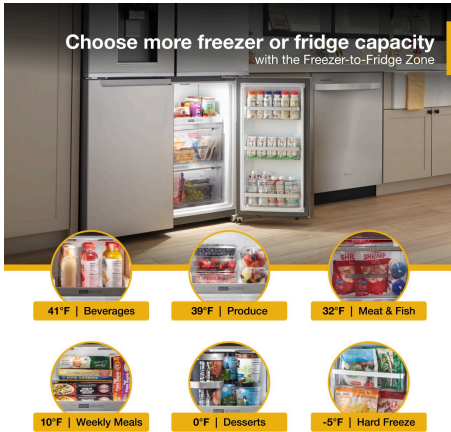

DID YOU KNOW?

41 degrees- ideal for wine 39 degrees- fruits and vegetables 32 degrees- meats and fish
10 degrees- weekly meals 0 degrees- icecream and dessert -5 degrees- hard freeze

HOW TO DEMONSTRATE

FREEZER-TO-FRIDGE ZONE

Show how this innovative refrigerator offers a customizable solution. Simply adjust the temperature settings of the lower two compartments on the console to create either more freezer or refrigerator space as needed. Whether you're stocking up on frozen meals for the week or need extra room for produce, this flexible feature ensures you have the right amount of space at the right time.

ADDITIONAL PRODUCTS TO CONSIDER

Be sure to tune into your customers' shopping priorities to bundle products across categories