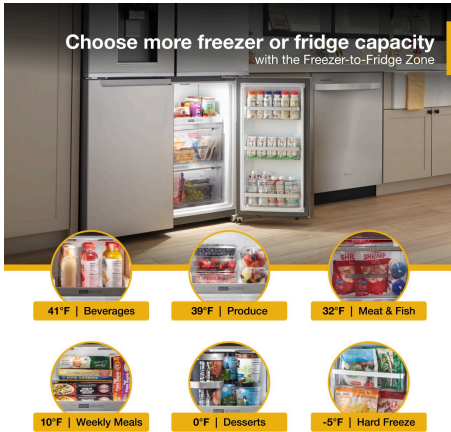

Whirlpool®

WRQC7836R

**36-INCH COUNTER DEPTH 4 DOOR
REFRIGERATOR WITH ICE MAKER IN DOOR**

Dimensions: h: 69.5" w: 35.8125" d: 29.3125"

Colors:  Fingerprint Resistant Stainless Steel

START THE CONVERSATION

Are you tired of your refrigerator dictating how much space you have for fresh or frozen foods?

TOP FEATURES

1

FREEZER-TO-FRIDGE ZONE

Choose between more freezer or fridge capacity when you need it

2

EASYVIEW™ FREEZER

Get full visibility to frozen items with a double-door design

3

IN-DOOR-ICE® AND WATER

Get filtered water and ice without having to open the door

DID YOU KNOW?

41 degrees- ideal for wine 39 degrees- fruits and vegetables 32 degrees- meats and fish
10 degrees- weekly meals 0 degrees- icecream and dessert -5 degrees- hard freeze

HOW TO DEMONSTRATE

FREEZER-TO-FRIDGE ZONE

Show how this innovative refrigerator offers a customizable solution. Simply adjust the temperature settings of the lower two compartments on the console to create either more freezer or refrigerator space as needed. Whether you're stocking up on frozen meals for the week or need extra room for produce, this flexible feature ensures you have the right amount of space at the right time.