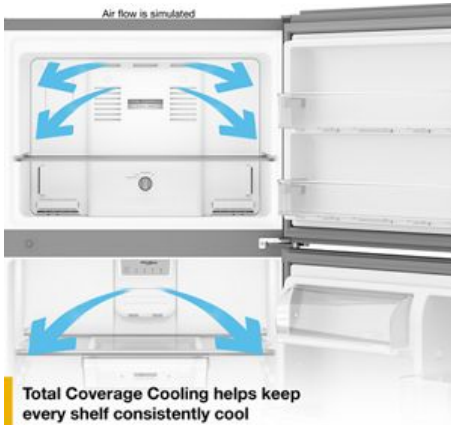

Have you ever experienced issues with inconsistent cooling, like finding some items frozen in the back or milk spoiling faster in the door?

TOP FEATURES

1

TOTAL COVERAGE COOLING

With Total Coverage Cooling, multi-flow vents direct fresh, chilled air throughout the refrigerator to help keep an even temperature at every shelf.

2

FLEXI-SLIDE™ DELI DRAWER

Flexi-Slide™ Deli Drawer glides sideways to open space for tall items in seconds. Slide it back for smaller essentials, letting your layout shift as your day does.

3

ADJUSTABLE DOOR BINS

Shift the Adjustable Door Bins up or down to fit tall bottles or snack packs where your family can easily reach them. The see-through bins let everyone spot what they need in a glance and you can move them again whenever routines change to keep the door organized.

DID YOU KNOW? An evenly cooled refrigerator can reduce food waste from food that goes bad from being over or under cooled.

HOW TO DEMONSTRATE

TOTAL COVERAGE COOLING

Have the customer open the refrigerator and explain how Total Coverage Cooling keeps all areas of the refrigerator evenly cooled.