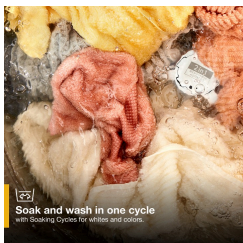

Whirlpool®

WTW4855H

**3.8 CU. FT. TOP LOAD WASHER WITH
SOAKING CYCLES, 12 CYCLES**

Dimensions: w: 27.5" d: 27"

Colors: White

START THE CONVERSATION

How often do you soak loads of laundry before you wash them?

TOP FEATURES

1

SOAKING CYCLES

Soak and wash in one cycle with the Soaking Cycles

2

WATER LEVEL SELECTION

Choose the water level you need for the cycle you want.

3

TWO-WAY WASH ACTION AGITATOR

Give clothes a deep clean with the two-way wash action agitator.

DID YOU KNOW?

HOW TO DEMONSTRATE

SOAKING CYCLES

Show customers the Soaking controls and talk about the way the machine will soak first and then wash.