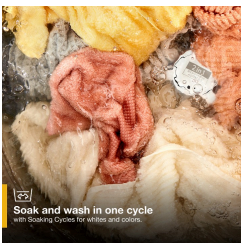

Whirlpool®

WTW4855H

**3.8 CU. FT. TOP LOAD WASHER WITH
SOAKING CYCLES, 12 CYCLES**

Dimensions: w: 27.5" d: 27"

Colors: White

START THE CONVERSATION

How often do you soak loads of laundry before you wash them?

TOP FEATURES

1

SOAKING CYCLES

Soak and wash in one cycle with the Soaking Cycles

2

WATER LEVEL SELECTION

Choose the water level you need for the cycle you want.

3

TWO-WAY WASH ACTION AGITATOR

Give clothes a deep clean with the two-way wash action agitator.

DID YOU KNOW?

HOW TO DEMONSTRATE

SOAKING CYCLES

Show customers the Soaking controls and talk about the way the machine will soak first and then wash.