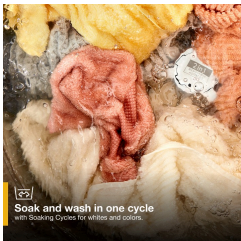

Whirlpool
CORPORATION

WTW4950H

**3.9 CU. FT. TOP LOAD WASHER WITH
SOAKING CYCLES, 12 CYCLES**

Dimensions: h: 44" w: 27.5" d: 27"

Colors: White

START THE CONVERSATION

How often do you soak loads of laundry before you wash them?

TOP FEATURES

1

SOAKING CYCLES

Soak and wash in one cycle with the Soaking Cycles

2

WATER LEVEL SELECTION

Choose the water level you need for the cycle you want.

3

SMOOTH IMPELLER

Make room for large loads with the smooth impeller.

DID YOU KNOW?

HOW TO DEMONSTRATE

SOAKING CYCLES

Show customers the Soaking controls and talk about the way the machine will soak first and then wash.