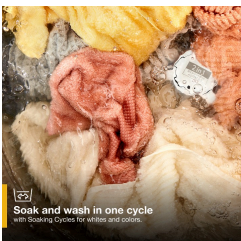

3

SOAKING CYCLES

Soak and wash in one cycle with the Soaking Cycles