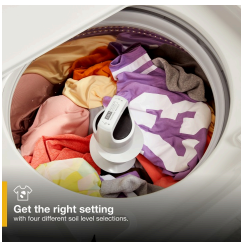

2

SOIL LEVEL SELECTION

Select the soil level of your load to get the right agitation.