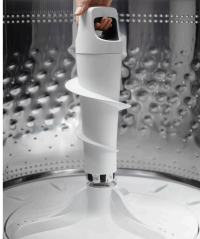

Whirlpool®

WTW5057L

**4.7-4.8 CU. FT. TOP LOAD WASHER WITH 2
IN 1 REMOVABLE AGITATOR**

Dimensions: w: 27.75" d: 27"

Colors: White

START THE CONVERSATION

Do you change the way you do laundry based on what you are washing?

TOP FEATURES

1

2 IN 1 REMOVABLE AGITATOR

Customize any load you want with the 2 in 1 Removable Agitator

2

BUILT-IN WATER FAUCET

Easily prewash clothes and other items right in the washer with a conveniently located interior faucet that gives you easy access to an instant water stream to remove loose soils.

3

DEEP WATER WASH OPTION

Get more water to help break down loose soils. This option fills your washer to the maximum water level so heavily soiled clothes get an optimal clean. Bulky Items cycle defaults to maximum water level.