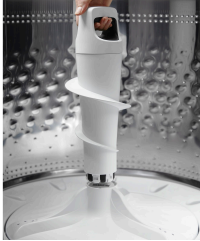

Whirlpool®

WTW5057L

4.7-4.8 CU. FT. TOP LOAD WASHER WITH 2 IN 1 REMOVABLE AGITATOR

Dimensions: h: 41.5" w: 27.75" d: 27"

Colors: White

START THE CONVERSATION

Do you change the way you do laundry based on what you are washing?

TOP FEATURES

1

2 IN 1 REMOVABLE AGITATOR

Customize any load you want with the 2 in 1 Removable Agitator

2

BUILT-IN WATER FAUCET

Easily prewash clothes and other items right in the washer with a conveniently located interior faucet that gives you easy access to an instant water stream to remove loose soils.

3

DEEP WATER WASH OPTION

Get more water to help break down loose soils. This option fills your washer to the maximum water level so heavily soiled clothes get an optimal clean. Bulky Items cycle defaults to maximum water level.