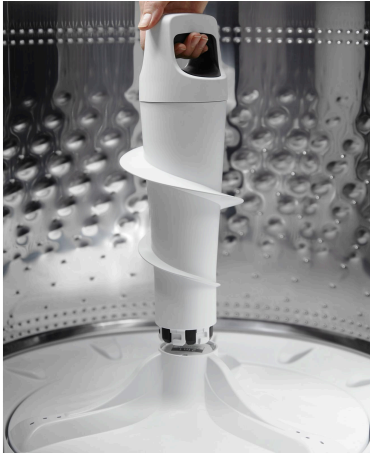

DID YOU KNOW?

72% of Top Load shoppers are looking for an agitator washer.*

*According to Traqline 2020

HOW TO DEMONSTRATE

2 IN 1 REMOVABLE AGITATOR

Ask the customer to squeeze the handle on the agitator, then have them rotate 90 degrees and lift to remove it. Explain how you can wash clothes any way they want with either an agitator or an impeller design.

ADDITIONAL PRODUCTS TO CONSIDER

Be sure to tune into your customers' shopping priorities to bundle products across categories