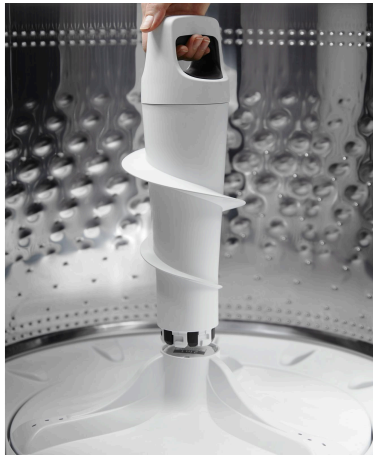

DID YOU KNOW?

72% of Top Load shoppers are looking for an agitator washer.*

*According to Traqline 2020

HOW TO DEMONSTRATE

2 IN 1 REMOVABLE AGITATOR

Ask the customer to squeeze the handle on the agitator, then have them rotate 90 degrees and lift to remove it. Explain how you can wash clothes any way they want with either an agitator or an impeller design.

ADDITIONAL PRODUCTS TO CONSIDER

Be sure to tune into your customers' shopping priorities to bundle products across categories