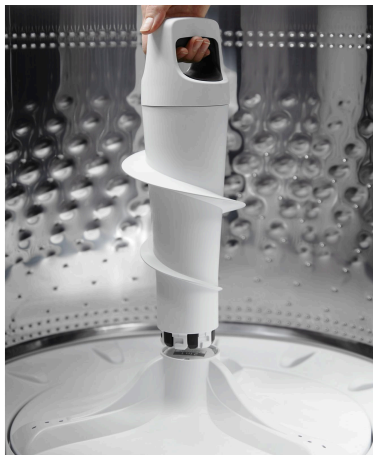

DID YOU KNOW?

72% of Top Load shoppers are looking for an agitator washer.*

*According to Traqline 2020

HOW TO DEMONSTRATE

2 IN 1 REMOVABLE AGITATOR

Ask the customer to squeeze the handle on the agitator, then have them rotate 90 degrees and lift to remove it. Explain how you can wash clothes any way they want with either an agitator or an impeller design.

ADDITIONAL PRODUCTS TO CONSIDER

Be sure to tune into your customers' shopping priorities to bundle products across categories