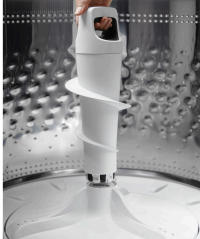

TOP FEATURES

1

2 IN 1 REMOVABLE AGITATOR

Customize any load you want with the 2 in 1 Removable Agitator