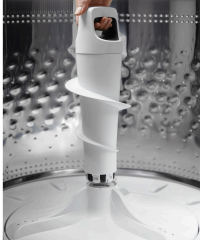

Whirlpool®

WTW5057L

**4.7-4.8 CU. FT. TOP LOAD WASHER WITH 2
IN 1 REMOVABLE AGITATOR**

Dimensions: w: 27.75" d: 27"

Colors: White

START THE CONVERSATION

Do you change the way you do laundry based on what you are washing?

TOP FEATURES

1

2 IN 1 REMOVABLE AGITATOR

Customize any load you want with the 2 in 1 Removable Agitator

2

BUILT-IN WATER FAUCET

Easily prewash clothes and other items right in the washer with a conveniently located interior faucet that gives you easy access to an instant water stream to remove loose soils.

3

DEEP WATER WASH OPTION

Get more water to help break down loose soils. This option fills your washer to the maximum water level so heavily soiled clothes get an optimal clean. Bulky Items cycle defaults to maximum water level.