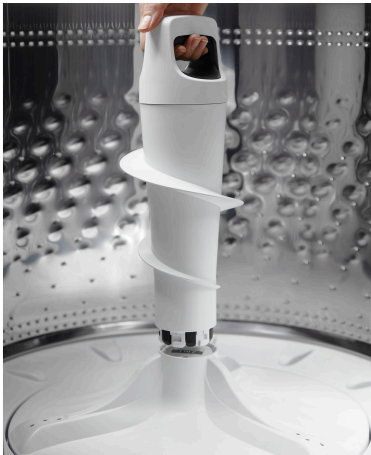

DID YOU KNOW?

72% of Top Load shoppers are looking for an agitator washer.*

*According to Traqline 2020

HOW TO DEMONSTRATE

2 IN 1 REMOVABLE AGITATOR

Ask the customer to squeeze the handle on the agitator, then have them rotate 90 degrees and lift to remove it. Explain how you can wash clothes any way they want with either an agitator or an impeller design.

ADDITIONAL PRODUCTS TO CONSIDER

Be sure to tune into your customers' shopping priorities to bundle products across categories