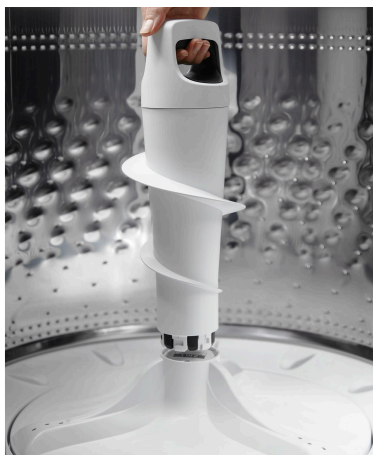

DID YOU KNOW? 72% of Top Load shoppers are looking for an agitator washer.*
*According to Traqline 2020

HOW TO DEMONSTRATE

2 IN 1 REMOVABLE AGITATOR

Ask the customer to squeeze the handle on the agitator, then have them rotate 90 degrees and lift to remove it. Explain how you can wash clothes any way they want with either an agitator or an impeller design.

ADDITIONAL PRODUCTS TO CONSIDER

Be sure to tune into your customers' shopping priorities to bundle products across categories