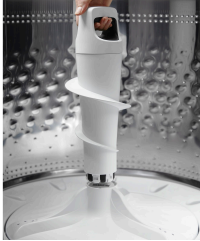

Whirlpool®

WTW5057L

**4.7-4.8 CU. FT. TOP LOAD WASHER WITH 2
IN 1 REMOVABLE AGITATOR**

Dimensions: h: 41.5" w: 27.75" d: 27"

Colors: White

START THE CONVERSATION

Do you change the way you do laundry based on what you are washing?

TOP FEATURES

1

2 IN 1 REMOVABLE AGITATOR

The 2 in 1 Removable Agitator lets you customize any load to care for your clothes the way you want by easily swapping the agitator post in or out. With two ways to wash, it's twice the washer you have at home.

2

BUILT-IN WATER FAUCET

Easily prewash clothes and other items right in the washer with a conveniently located interior faucet that gives you easy access to an instant water stream to remove loose soils.