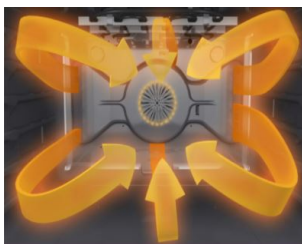

KitchenAid®

KITCHENAID® 30-INCH 4-ELEMENT INDUCTION SLIDE-IN CONVECTION RANGE WITH AIR FRY

Dimensions: h: 36" w: 29 7/8"

Colors:  Stainless Steel

KSIS730P

START THE CONVERSATION

Are you looking for new ways to create recipes?

TOP FEATURES

1

AIR FRY MODE

Air Fry circulates hot air for crisping and browning.

2

4 INDUCTION ELEMENTS WITH A BRIDGE ZONE

4 induction elements with a bridge zone that expands cooking area

3

EVEN-HEAT™ TRUE CONVECTION OVEN

Even-Heat True Convection provides consistent heating throughout the oven.

DID YOU KNOW?

HOW TO DEMONSTRATE

Air Fry Mode

Remove the included Air Fry Basket from the oven demonstrating how the hot air circulates around the air fry basket. Then show customers how easy it is to place inside their oven and that it is dishwasher safe.