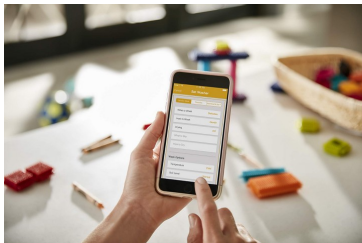

TOP FEATURES

1

REMOTE CONTROL WITH THE WHIRLPOOL® APP

Control the smart washer from your smartphone.

2

ADVANCED MOISTURE SENSING

Get clothes dried right every time with moisture and temperature sensors.

3

TOUCHSCREEN

Access the most used settings instantly from the touchscreen.