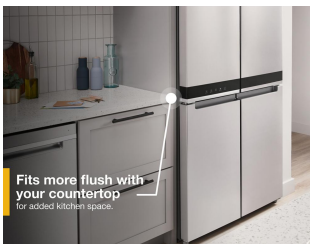

3

69" COUNTER DEPTH 4-DOOR DESIGN

Four compartments help keep fresh and frozen groceries organized and accessible and add additional kitchen space with styling that fits flush with the countertop and fits heights under 69".