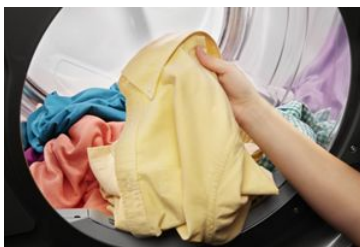

Whirlpool
CORPORATION

WHIRLPOOL® 7.0 CU. FT. TOP LOAD GAS DRYER WITH
AUTODRY™ DRYING SYSTEM

Dimensions: h: 43" w: 29" d: 28 1/4"

Colors: White

WGD4950H

START THE CONVERSATION

What items do you not dry in the dryer to help ensure they last longer?

TOP FEATURES

1

AUTODRY™ DRYING SYSTEM

Helps prevent overdrying by stopping the cycle when clothes are dry.

2

WRINKLE SHIELD™ OPTION

Intermittent tumbling after the dryer cycle ends helps keep wrinkles from setting into clean clothes.