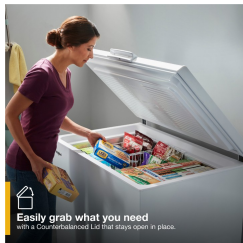

1

CONVERTIBLE FREEZER-TO-FRIDGE

Adapt to your family's changing needs with extra freezer space or more fresh food storage when you need it.

2

COUNTERBALANCED LID

Use both hands to grab what you need or organize food with a Counterbalanced Lid that stays open and in place where you want it.

3

RAISED SHELF AND DIVIDER

Create a dedicated space for your favorite items that everyone can reach using the raised shelf and divider.