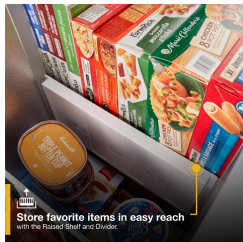

1

CONVERTIBLE FREEZER-TO-FRIDGE

Adapt to your family's changing needs with extra freezer space or more fresh food storage when you need it.

2

COUNTERBALANCED LID

Use both hands to grab what you need or organize food with a Counterbalanced Lid that stays open and in place where you want it.

3

RAISED SHELF AND DIVIDER

Create a dedicated space for your favorite items that everyone can reach using the raised shelf and divider.