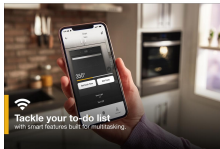

WHIRLPOOL® 2.9 CU. FT. 24 INCH CONVECTION WALL OVEN

Dimensions: h: 23 7/16" w: 23 7/16" d: 22 3/8"

Colors: Black White

Fingerprint Resistant Stainless Steel

WOS52ES4M

START THE CONVERSATION

What space limitations do you have within your kitchen?

TOP FEATURES

1

SMALL SPACE SOLUTION

A small space oven that lets you cook full-size meals.

2

SMART WALL OVEN (24)

Tackle your to-do list with smart features built for multitasking *U.S. only. The appliance must be set to remote enable. WiFi & App Required. Features are subject to change. Details and privacy info ... whirlpool.com/connect.