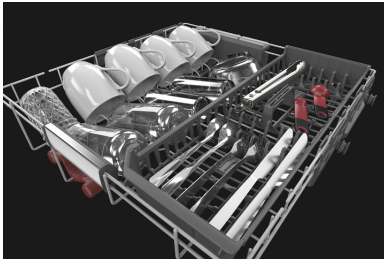

Stainless Steel with PrintShield™ Finish

KDTM404K

START THE CONVERSATION

Where do you normally place your drink glasses and bowls?

TOP FEATURES

1

FREEFLEX™ THIRD LEVEL RACK

The largest third level rack available* features dedicated rotating wash jets to clean glasses, mugs, and bowls without compromising space for larger items in the rack below...

*Among leading brands based on usable volume.

2

ADVANCED CLEAN WATER WASH SYSTEM

Do you pre-rinse or pre-soak any of your dishes before loading them into the dishwasher?

3

44 DBA

44 dBAs provide quiet cleaning without compromising performance, so there's no need to wait to run a wash cycle while entertaining and enjoying meals, even in open concept kitchens.

DID YOU KNOW?

There has been over a 10% increase in third level rack purchases over the last year**.

**TraQline through Q2 2019.

HOW TO DEMONSTRATE

FreeFlex™ Third Level Rack

Keep a set of dishes nearby to show customers how they can increase usable loading space with the FreeFlex™ Third Level Rack. Load the rack with 6" pint glasses, 3" deep bowls and a 5-quart KitchenAid stand mixer bowl in the rack below, to highlight how much the upper rack can hold without compromising...