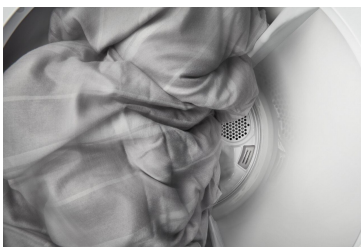

2

STEAM-ENHANCED DRYER

Steam-enhanced dryers help refresh clothes and prevent wrinkles.