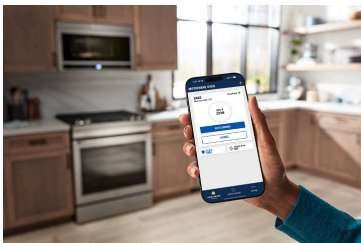

MAYTAG® FLUSH MOUNT MICROWAVE-TOASTER OVEN
COMBO - 1.1 CU. FT.

Dimensions: h: 17 7/8" w: 30" d: 12 3/4"

Colors:  Fingerprint Resistant Stainless Steel

MMM8030P

START THE CONVERSATION

How do you currently toast your favorite foods?

TOP FEATURES

1

TOAST

Toast up your favorites with toast settings from Light to Dark

2

BAKE

Bake everything from dinner to dessert

3

SMART APPLIANCE

Manage cooking from anywhere with smart features

DID YOU KNOW?

Reduce your Kitchen's appliance footprint by combining your microwave and toaster oven into one appliance! This is especially appealing if space is at a premium