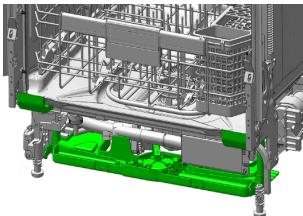

3

LEAK DETECT

Leak Detect helps identify and contain most types of leaks