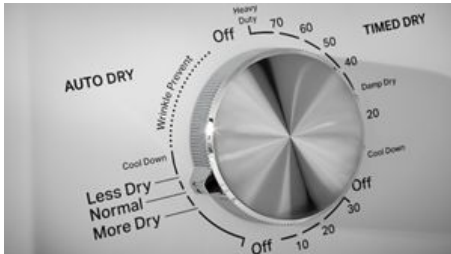

MED4005S

TOP LOAD ELECTRIC WRINKLE PREVENT
DRYER - 7.0 CU. FT.

Dimensions: h: 43" w: 29" d: 28.25"

Colors: White

START THE CONVERSATION

Do you ever find yourself pulling clothes out of the dryer only to realize they're overdried and wrinkled?

TOP FEATURES

1

AUTO DRY

Help prevent overdrying with the Auto Dry setting that senses when clothes have reached the right moisture content and stops the cycle.

2

WRINKLE PREVENT OPTION

Don't worry about forgetting to take laundry out of the dryer. The Wrinkle Prevent option intermittently tumbles clothes after the cycle ends to help prevent wrinkles from forming.

3

HAMPER DOOR

Sweep laundry onto the open hamper style door and keep it off the floor. The latch-free door drops down and closes seamlessly, giving you a sturdy platform for unloading, folding and stacking.

DID YOU KNOW? Overdrying not only wrinkles your clothes but also damages the fibers, leading to fading and shrinkage

HOW TO DEMONSTRATE

AUTO DRY

Point to the Auto Dry Cycle and explain that you don't have to set a specific time. Auto dry will automatically adjust the drying time based on the monitored temperature inside.