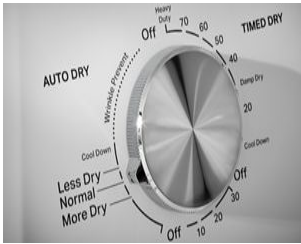

MED4005S

TOP LOAD ELECTRIC WRINKLE PREVENT
DRYER - 7.0 CU. FT.

Dimensions: h: 43" w: 29" d: 28.25"

Colors: White

START THE CONVERSATION

Do you ever find yourself pulling clothes out of the dryer only to realize they're overdried and wrinkled?

TOP FEATURES

1

AUTO DRY

Help prevent overdrying with the Auto Dry setting that senses when clothes have reached the right moisture content and stops the cycle.

2

WRINKLE PREVENT OPTION

Don't worry about forgetting to take laundry out of the dryer. The Wrinkle Prevent option intermittently tumbles clothes after the cycle ends to help prevent wrinkles from forming.

3

HAMPER DOOR

Sweep laundry onto the open hamper style door and keep it off the floor. The latch-free door drops down and closes seamlessly, giving you a sturdy platform for unloading, folding and stacking.