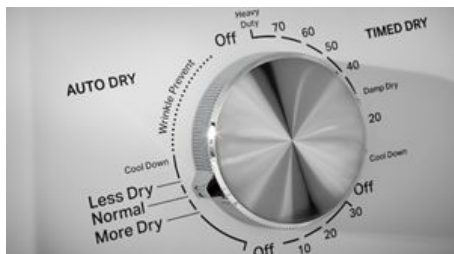

MED4005S

TOP LOAD ELECTRIC WRINKLE PREVENT DRYER - 7.0 CU. FT.

Dimensions: h: 43" w: 29" d: 28.25"

Colors: White

START THE CONVERSATION

Do you ever find yourself pulling clothes out of the dryer only to realize they're overdried and wrinkled?

TOP FEATURES

1

AUTO DRY

Help prevent overdrying with the Auto Dry setting that senses when clothes have reached the right moisture content and stops the cycle.

2

WRINKLE PREVENT OPTION

Don't worry about forgetting to take laundry out of the dryer. The Wrinkle Prevent option intermittently tumbles clothes after the cycle ends to help prevent wrinkles from forming.

3

HAMPER DOOR

Sweep laundry onto the open hamper style door and keep it off the floor. The latch-free door drops down and closes seamlessly, giving you a sturdy platform for unloading, folding and stacking.

DID YOU KNOW? Overdrying not only wrinkles your clothes but also damages the fibers, leading to fading and shrinkage

HOW TO DEMONSTRATE

AUTO DRY

Point to the Auto Dry Cycle and explain that you don't have to set a specific time. Auto dry will automatically adjust the drying time based on the monitored temperature inside.