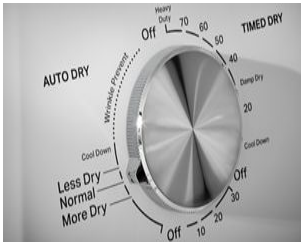

MED4005S

TOP LOAD ELECTRIC WRINKLE PREVENT DRYER - 7.0 CU. FT.

Dimensions: h: 43" w: 29" d: 28.25"

Colors: White

START THE CONVERSATION

Do you ever find yourself pulling clothes out of the dryer only to realize they're overdried and wrinkled?

TOP FEATURES

1

AUTO DRY

Help prevent overdrying with the Auto Dry setting that senses when clothes have reached the right moisture content and stops the cycle.

2

WRINKLE PREVENT OPTION

Don't worry about forgetting to take laundry out of the dryer. The Wrinkle Prevent option intermittently tumbles clothes after the cycle ends to help prevent wrinkles from forming.

3

HAMPER DOOR

Sweep laundry onto the open hamper style door and keep it off the floor. The latch-free door drops down and closes seamlessly, giving you a sturdy platform for unloading, folding and stacking.