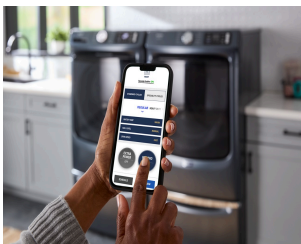

3

SMART APPLIANCE

Stay in control and efficiently manage laundry from anywhere. Remotely start or stop your appliance and get end of cycle notifications so no load is left behind.*

*WiFi & App Required. Features subject to change. Details and privacy info at maytag.com/connect. Appliance must be set to remote enable.