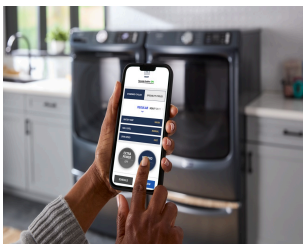

MED7020R

SMART PET PRO FRONT LOAD ELECTRIC DRYER - 7.4 CU. FT.

Dimensions: h: 38.75" w: 27" d: 30.75"

Colors:  Blue Carbon  Volcano Black  White

START THE CONVERSATION

Do you find yourself constantly battling pet hair on your clothes?

3

SMART APPLIANCE

Stay in control and efficiently manage laundry from anywhere. Remotely start or stop your appliance and get end of cycle notifications so no load is left behind.*

*WiFi & App Required. Features subject to change. Details and privacy info at maytag.com/connect. Appliance must be set to remote enable.