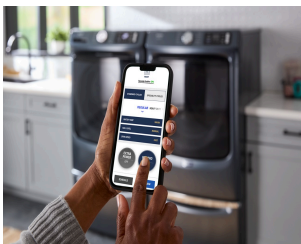

3

SMART APPLIANCE

Stay in control and efficiently manage laundry from anywhere.* Remotely start or stop your appliance and get end of cycle notifications so no load is left behind. Get step-by-step pretreating instructions in the Stain Guide to take on everyday tough stains and maximize the power of your Maytag® appliances.

*WiFi & App Required. Features subject to change. Details and privacy info at maytag.com/connect. Appliance must be set to remote enable.