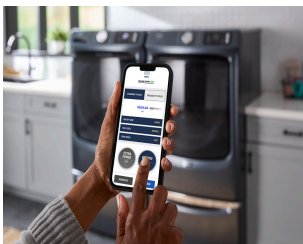

3

SMART APPLIANCE

Stay in control and efficiently manage laundry from anywhere.* Remotely start or stop your appliance and get end of cycle notifications so no load is left behind. Get step-by-step pretreating instructions in the Stain Guide to take on everyday tough stains and maximize the power of your Maytag® appliances.

*WiFi & App Required. Features subject to change. Details and privacy info at maytag.com/connect. Appliance must be set to remote enable.