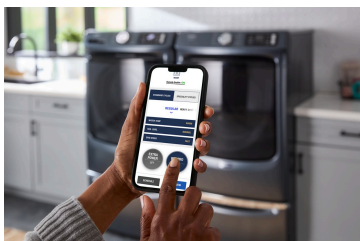

TOP FEATURES

1

PET PRO OPTION

Unleashes additional water and a deep rinse with help from the Pet Pro Filter, lifting and removing pet hair from clothes*

*Results vary by load size and pet hair type

2

EXTRA POWER

The Extra Power button boosts stain fighting on any wash cycle with an intense pre-wash and extra agitation

3

SMART APPLIANCE

Stay in control and efficiently manage laundry from anywhere with your smartphone.*

*WiFi & App Required. Features subject to change. Details and...