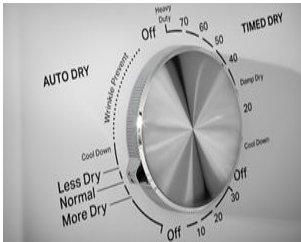

TOP FEATURES

1

AUTO DRY

Help prevent overdrying with the Auto Dry setting that senses when clothes have reached the right moisture content and stops the cycle.