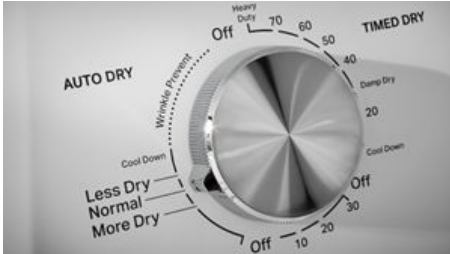

DID YOU KNOW? Overdrying not only wrinkles your clothes but also damages the fibers, leading to fading and shrinkage

HOW TO DEMONSTRATE

AUTO DRY

Point to the Auto Dry Cycle and explain that you don't have to set a specific time. Auto dry will automatically adjust the drying time based on the monitored temperature inside.

ADDITIONAL PRODUCTS TO CONSIDER

Be sure to tune into your customers' shopping priorities to bundle products across categories