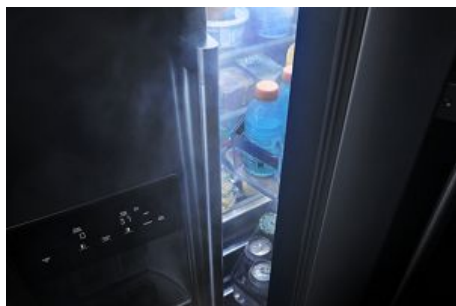

DID YOU KNOW? Every time you open your refrigerator door, the internal temperature rises. This can cause your food to spoil faster.

HOW TO DEMONSTRATE

POWERCOLD® FEATURE

Point to the PowerCold® button. Explain to your customers that it will increase the temperature up to 6 hours to get everything nice and cold, nice and quick.

ADDITIONAL PRODUCTS TO CONSIDER

Be sure to tune into your customers' shopping priorities to bundle products across categories