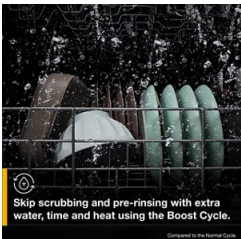

1

57 DBA

Keep your kitchen quiet during cleanup with a low sound level

2

HEAVY CYCLE

Clean heavily soiled messes with the Heavy Cycle

3

BOOST CYCLE