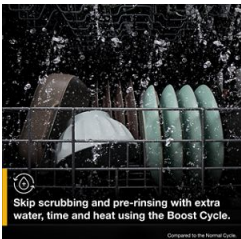

### 57 DBA

Keep your kitchen quiet during cleanup with a low sound level

2

### HEAVY CYCLE

Clean heavily soiled messes with the Heavy Cycle

3