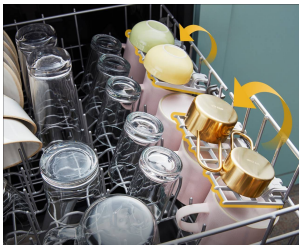

TOP FEATURES

1

THREE 5" CUP SHELVES

Free up extra space with Three 5" Cup Shelves.