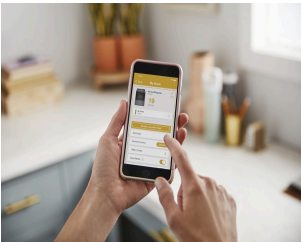

Whirlpool®

WED8127L

**7.4 CU. FT. TOP LOAD ELECTRIC DRYER
WITH ADVANCED MOISTURE SENSING**

Dimensions: h: 42.75" w: 27" d: 29.875"

Colors: Chrome Shadow White

START THE CONVERSATION

No Feature message found

TOP FEATURES

1

ADVANCED MOISTURE SENSING

Help prevent overdrying with Advanced Moisture Sensing

2

SMART APPLIANCE

Connect to more. Enjoy smart features that help you streamline your laundry routine and keep your day moving. No subscription required.*