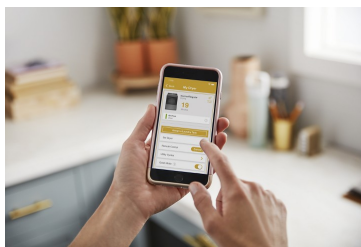

WHIRLPOOL® 7.4 CU. FT. TOP LOAD ELECTRIC DRYER WITH
ADVANCED MOISTURE SENSING

Dimensions: h: 42 3/4" w: 27" d: 29 7/8"

Colors: Chrome Shadow White

WED8127L

START THE CONVERSATION

No Feature message found

TOP FEATURES

1

ADVANCED MOISTURE SENSING

Help prevent overdrying. Three sensors track moisture and temperature, adapting drying times to end the cycle at just the right time.

2

SMART APPLIANCE

Connect to more. Enjoy smart features that help you streamline your laundry routine and keep your day moving. No subscription required.* ...

*Appliance must be set to remote enable. WiFi & App Required. Features subject to change. Details and privacy info at

3

INTUITIVE CONTROLS

Let the dryer guide you to the right cycle combinations or customize up to 35 of your own to get the right type of fabric care for whatever you're drying.