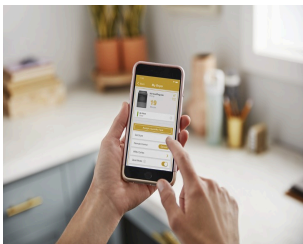

Whirlpool®

WED8127L

**7.4 CU. FT. TOP LOAD ELECTRIC DRYER
WITH ADVANCED MOISTURE SENSING**

Dimensions: h: 42.75" w: 27" d: 29.875"

Colors: Chrome Shadow White

START THE CONVERSATION

No Feature message found

TOP FEATURES

1

ADVANCED MOISTURE SENSING

Help prevent overdrying. Three sensors track moisture and temperature, adapting drying times to end the cycle at just the right time.

2

SMART APPLIANCE

Connect to more. Enjoy smart features that help you streamline your laundry routine and keep your day moving. No subscription required.*

*Appliance must be set to remote enable. WiFi & App Required. Features subject to change. Details and privacy info at whirlpool.com/connect.

3

INTUITIVE CONTROLS

Let the dryer guide you to the right cycle combinations or customize up to 35 of your own to get the right type of fabric care for whatever you're drying.