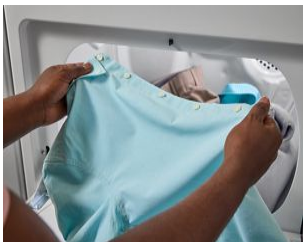

2

WRINKLE SHIELD™ OPTION

Minimize wrinkles from setting into clean, dry fabrics with the Wrinkle Shield™ option that keeps clothes tumbling for up to 150 minutes after the cycle ends or until you open the door.