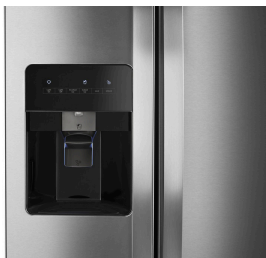

Whirlpool
CORPORATION

WRS311SDH

**33-INCH WIDE SIDE-BY-SIDE
REFRIGERATOR - 21 CU. FT.**

Dimensions: h: 66.625" w: 32.75" d: 33.625"

Colors: Black Monochromatic Stainless Steel

Fingerprint Resistant Stainless Steel Biscuit-on-Biscuit

White

START THE CONVERSATION

How often do you fill tall bottles or glasses with ice and water from your refrigerator?

TOP FEATURES

1

EXTERIOR ICE AND WATER DISPENSER

Access fresh filtered water and ice without ever opening the refrigerator door with the exterior dispenser.

2

HIDDEN HINGES

Get a seamless look with hidden hinges.

3

LED INTERIOR LIGHTING

See food in a more natural light with LED interior lighting.

DID YOU KNOW?

Don't forget to sell the EveryDrop® water filter that reduces the most contaminants(1) and freshly filters hard and soft water.
(1) Based on NSF rated 6-month refrigerator filters flowing .75 gpm-.80 gpm.

HOW TO DEMONSTRATE

EXTERIOR ICE AND WATER DISPENSER

Push a tall water bottle against each of the dispenser pads to show customers how easy it is to get water and ice without having to push any additional buttons.