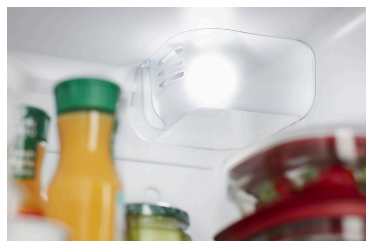

White

START THE CONVERSATION

How often do you fill tall bottles or glasses with ice and water from your refrigerator?

TOP FEATURES

1

EXTERIOR ICE AND WATER DISPENSER

Access fresh filtered water and ice without ever opening the refrigerator door with the exterior dispenser.

2

HIDDEN HINGES

Get a seamless look with hidden hinges.

3

LED INTERIOR LIGHTING

See food in a more natural light with LED interior lighting.

DID YOU KNOW?

Don't forget to sell the EveryDrop® water filter that reduces the most contaminants(1) and freshly filters hard and soft water.

(1) Based on NSF rated 6-month refrigerator filters flowing .75 gpm-.80 gpm.

HOW TO DEMONSTRATE

EXTERIOR ICE AND WATER DISPENSER

Push a tall water bottle against each of the dispenser pads to show customers how easy it is to get water and ice without having to push any additional buttons.