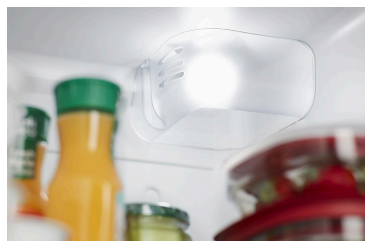

White

START THE CONVERSATION

How often do you fill tall bottles or glasses with ice and water from your refrigerator?

TOP FEATURES

1

EXTERIOR ICE AND WATER DISPENSER

Access fresh filtered water and ice without ever opening the refrigerator door with the exterior dispenser.

2

HIDDEN HINGES

Get a seamless look with hidden hinges.

3

LED INTERIOR LIGHTING

See food in a more natural light with LED interior lighting.

DID YOU KNOW?

Don't forget to sell the EveryDrop® water filter that reduces the most contaminants(1) and freshly filters hard and soft water.
(1) Based on NSF rated 6-month refrigerator filters flowing .75 gpm-.80 gpm.

HOW TO DEMONSTRATE

EXTERIOR ICE AND WATER DISPENSER

Push a tall water bottle against each of the dispenser pads to show customers how easy it is to get water and ice without having to push any additional buttons.