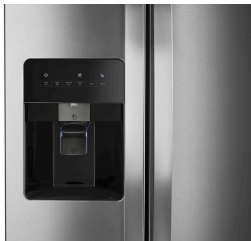

Whirlpool
CORPORATION

WRS311SDH

**33-INCH WIDE SIDE-BY-SIDE
REFRIGERATOR - 21 CU. FT.**

Dimensions: h: 66.625" w: 32.75" d: 33.625"

Colors: Black Monochromatic Stainless Steel

Fingerprint Resistant Stainless Steel Biscuit-on-Biscuit

White

START THE CONVERSATION

How often do you fill tall bottles or glasses with ice and water from your refrigerator?

TOP FEATURES

1

EXTERIOR ICE AND WATER DISPENSER

Access fresh filtered water and ice without ever opening the refrigerator door with the exterior dispenser.

(1) Based on NSF rated 6-month refrigerator filters flowing .75 gpm-.80 gpm.

HOW TO DEMONSTRATE

EXTERIOR ICE AND WATER DISPENSER

Push a tall water bottle against each of the dispenser pads to show customers how easy it is to get water and ice without having to push any additional buttons.

SUITE MATCH DISHWASHER
[WDF520PAD](#)