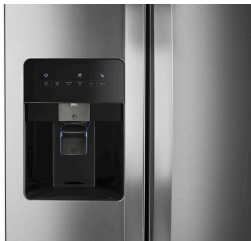

Whirlpool
CORPORATION

WRS311SDH

**33-INCH WIDE SIDE-BY-SIDE
REFRIGERATOR - 21 CU. FT.**

Dimensions: h: 66.625" w: 32.75" d: 33.625"

Colors: Black Monochromatic Stainless Steel

Fingerprint Resistant Stainless Steel Biscuit-on-Biscuit

White

START THE CONVERSATION

How often do you fill tall bottles or glasses with ice and water from your refrigerator?

TOP FEATURES

1

EXTERIOR ICE AND WATER DISPENSER

Access fresh filtered water and ice without ever opening the refrigerator door with the exterior dispenser.

2

HIDDEN HINGES

Get a seamless look with hidden hinges.

3

LED INTERIOR LIGHTING

See food in a more natural light with LED interior lighting.

DID YOU KNOW?

Don't forget to sell the EveryDrop® water filter that reduces the most contaminants(1) and freshly filters hard and soft water.
(1) Based on NSF rated 6-month refrigerator filters flowing .75 gpm-.80 gpm.

HOW TO DEMONSTRATE

EXTERIOR ICE AND WATER DISPENSER

Push a tall water bottle against each of the dispenser pads to show customers how easy it is to get water and ice without having to push any additional buttons.