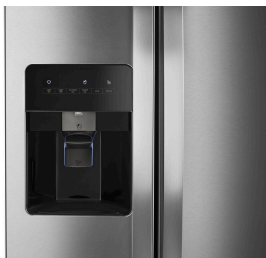

Whirlpool
CORPORATION

WRS311SDH

**33-INCH WIDE SIDE-BY-SIDE
REFRIGERATOR - 21 CU. FT.**

Dimensions: h: 66.625" w: 32.75" d: 33.625"

Colors: Black Monochromatic Stainless Steel

Fingerprint Resistant Stainless Steel Biscuit-on-Biscuit

White

START THE CONVERSATION

How often do you fill tall bottles or glasses with ice and water from your refrigerator?

TOP FEATURES

1

EXTERIOR ICE AND WATER DISPENSER

Access fresh filtered water and ice without ever opening the refrigerator door with the exterior dispenser.

2

HIDDEN HINGES

Get a seamless look with hidden hinges.

3

LED INTERIOR LIGHTING

See food in a more natural light with LED interior lighting.

DID YOU KNOW?

Don't forget to sell the EveryDrop® water filter that reduces the most contaminants(1) and freshly filters hard and soft water.

(1) Based on NSF rated 6-month refrigerator filters flowing .75 gpm-.80 gpm.

HOW TO DEMONSTRATE

EXTERIOR ICE AND WATER DISPENSER

Push a tall water bottle against each of the dispenser pads to show customers how easy it is to get water and ice without having to push any additional buttons.