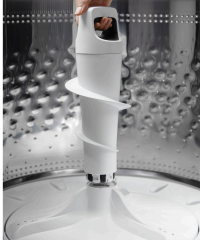

TOP FEATURES

1

2 IN 1 REMOVABLE AGITATOR

Customize any load you want with the 2 in 1 Removable Agitator