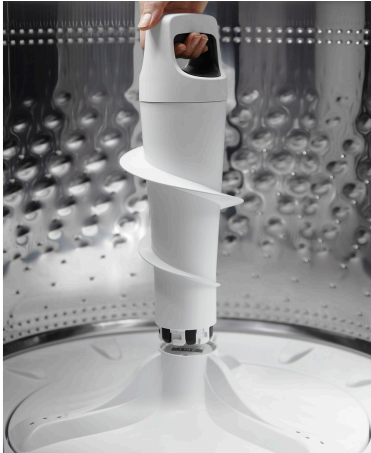

DID YOU KNOW? 72% of Top Load shoppers are looking for an agitator washer.*
*According to Traqline 2020

HOW TO DEMONSTRATE

2 IN 1 REMOVABLE AGITATOR

Ask the customer to squeeze the handle on the agitator, then have them rotate 90 degrees and lift to remove it. Explain how you can wash clothes any way they want with either an agitator or an impeller design.

ADDITIONAL PRODUCTS TO CONSIDER

Be sure to tune into your customers' shopping priorities to bundle products across categories